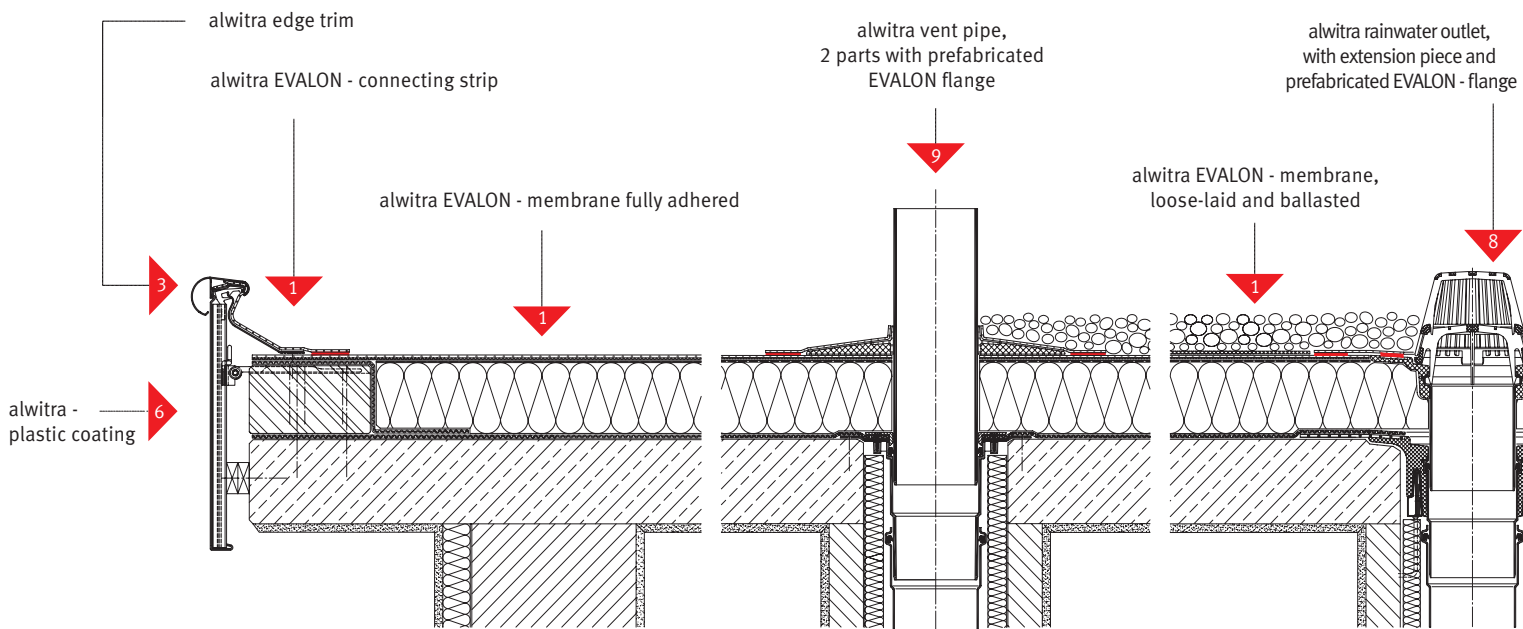

alwitra. The ultimate roofing system.

All components of this superior Flat Roof System have one common characteristic – connecting flanges, strips etc are all formed in the same VET as the EVALON membrane. Homogeneously welded seams are therefore simple to achieve.