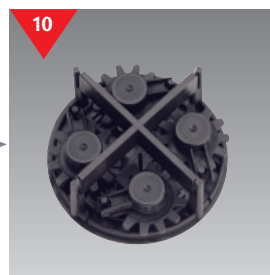

- Advanced
- Durable
- Reliable
- Secure and
- Economical

through a combination of quality in

- Function
- Design
- Construction
- Technology

for both

- New Work and
- Refurbishment

Your benefits:

- Expert advice from our experienced Technical Consultants
- Complete product support service from planning to installation.