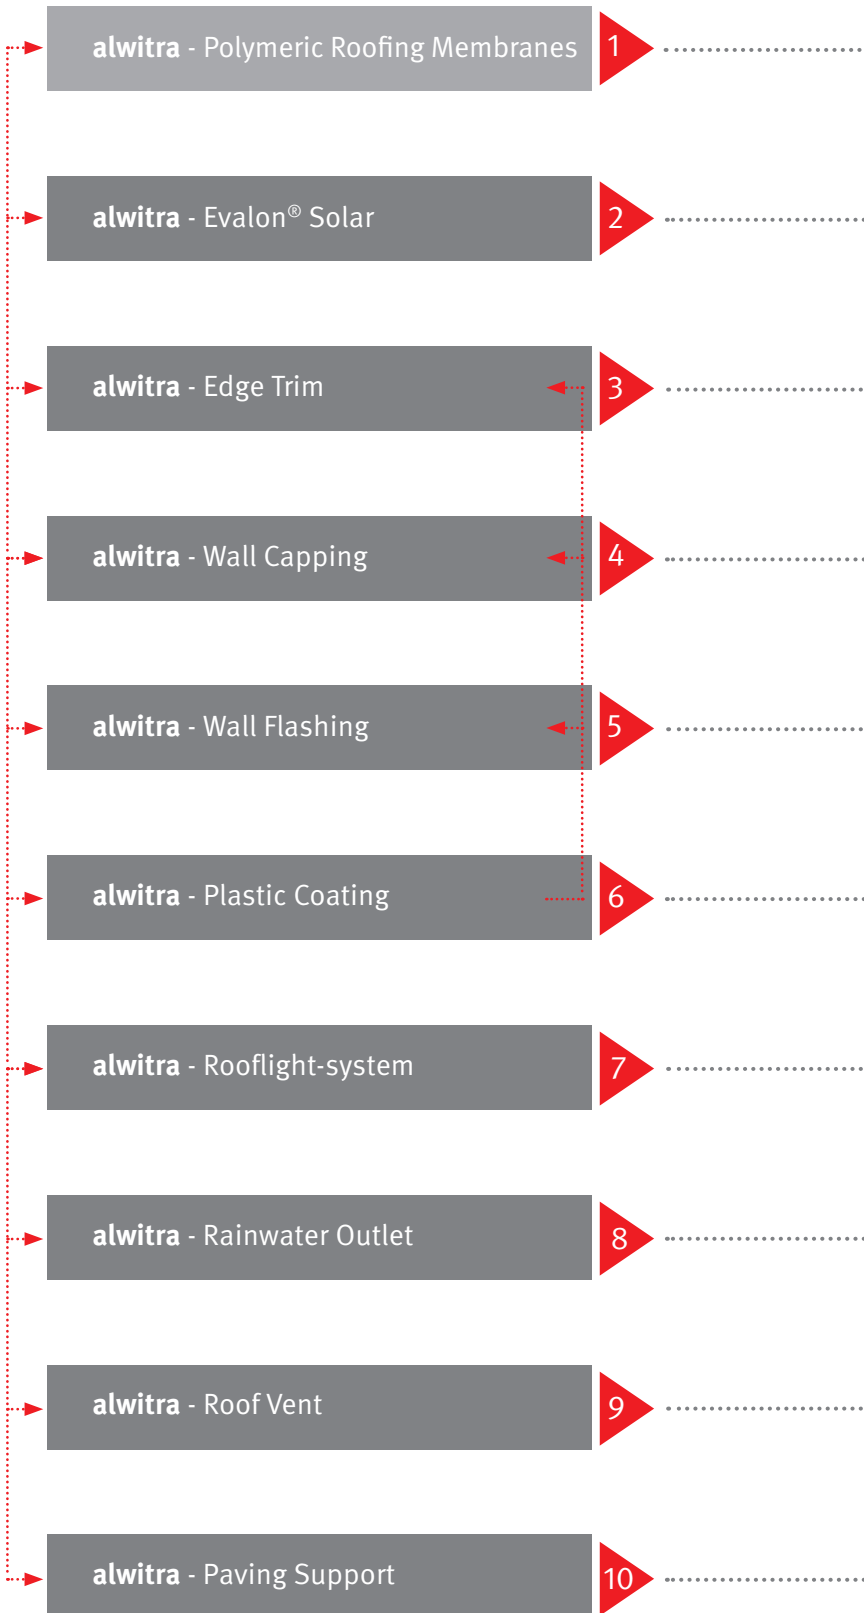

alwitra. The ultimate roofing system.

All components of this superior Flat Roof System have one common characteristic – connecting flanges, strips etc are all formed in the same VET as the EVALON membrane. Homogeneously welded seams are therefore simple to achieve.